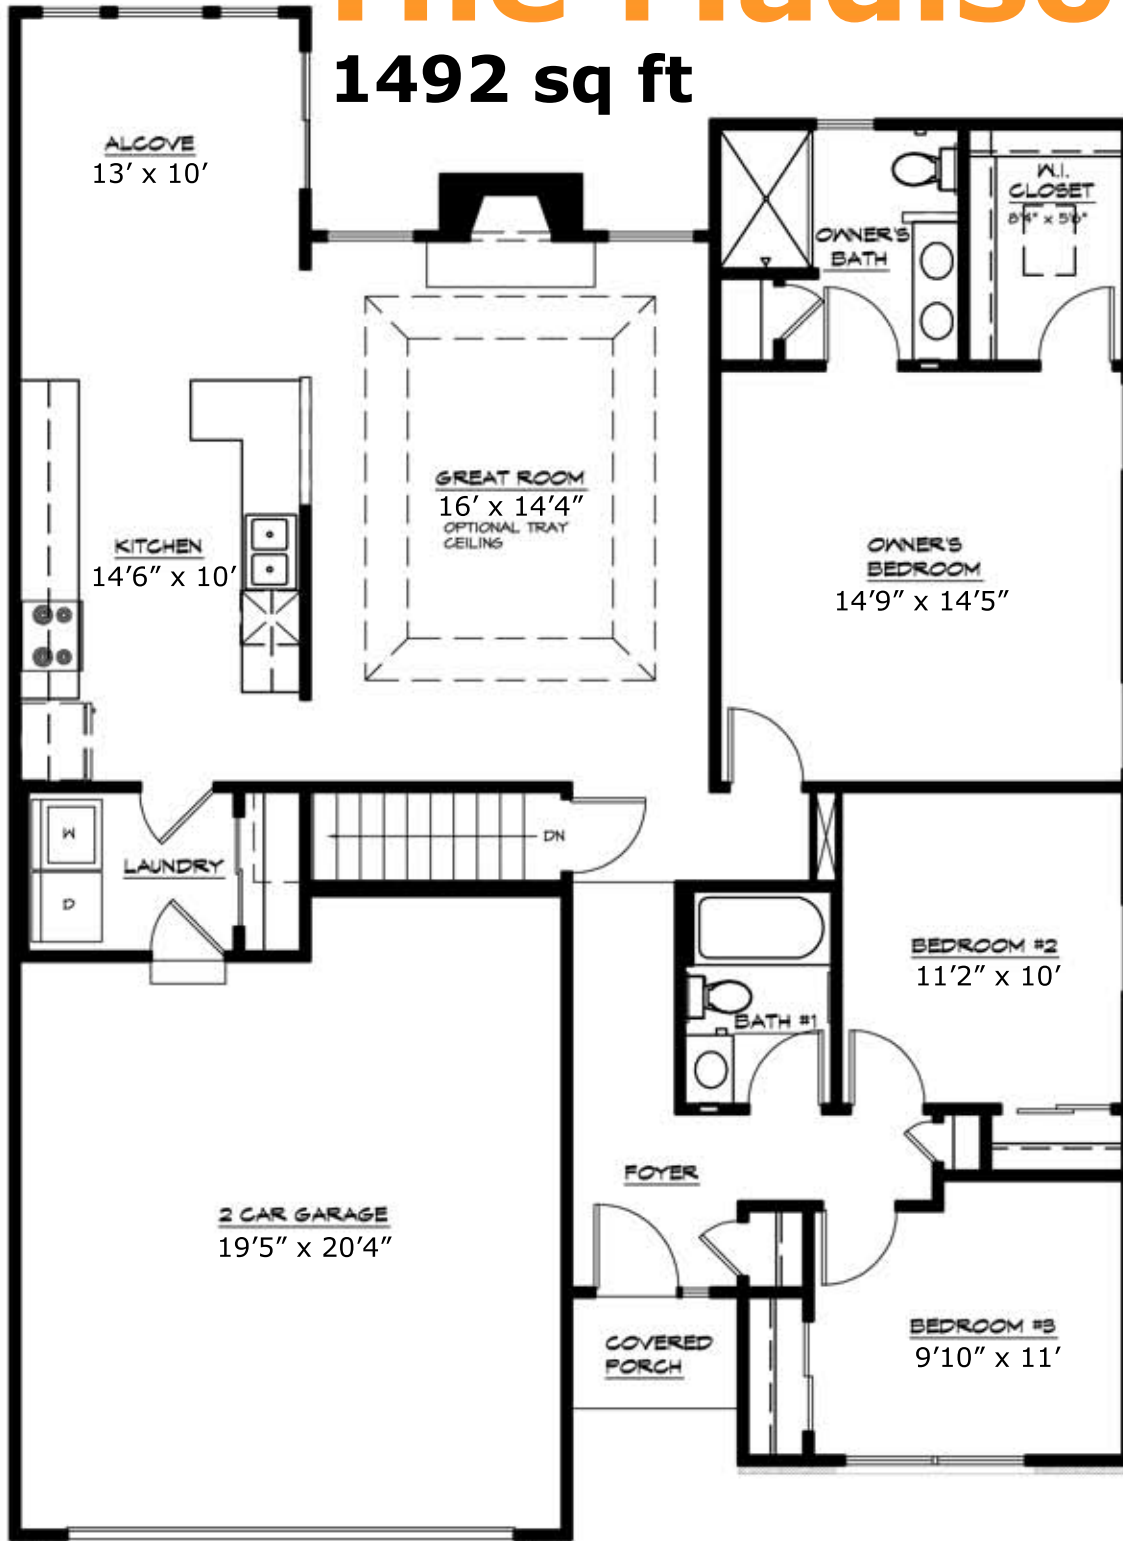

The Madison

1492 sq ft

\$170's

Ready in Early April 2010!

Call Joe Sortino directly

at 585-509-3223

for pre-construction pricing

*Sortino
Properties*